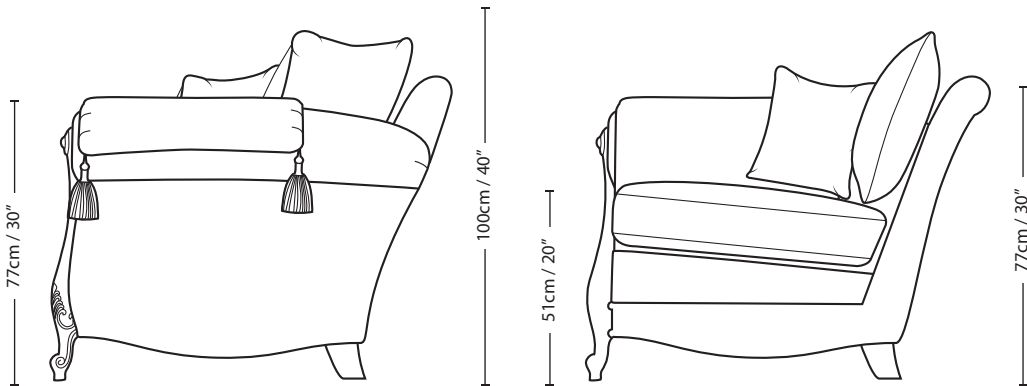

# VALENTINO

2 SEATER

—29cm / 11.5"— | 112cm / 44" | —29cm / 11.5"—

Overall Height	Overall Width	Overall Depth	Arm Height	Back Height of Frame	Seat Height	Arm Width	Inside Width Arm to Arm	Seat Depth to Cushions	Seat Depth no Cushions
100cm / 40"	171cm / 67.5"	99cm / 39"	77cm / 30"	77cm / 30"	51cm / 20"	29cm / 11.5"	112cm / 44"	51cm / 20"	74cm / 29"

Seating sizes vary to a great extent and particularly wherever there are soft cushions involved, this is magnified with front of seat to back cushion depths, whilst formal back cushions will vary with age and plumping. It is essential to note that scatter back cushion depths will adjust from which point you measure, overtime and with plumping, the accurate measurement does not exist as it will resize each and every time you enjoy its comfort.