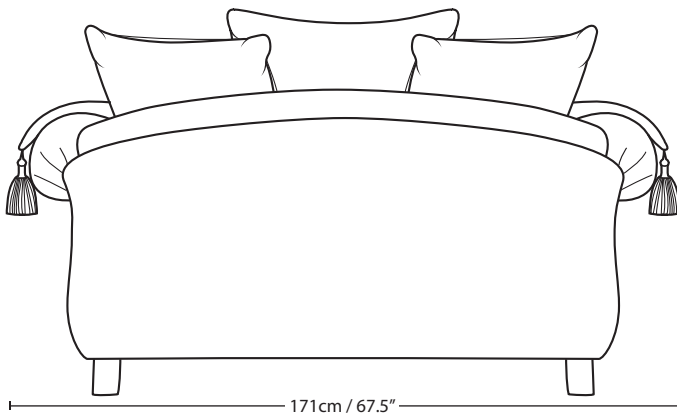

# VALENTINO

2 SEATER

—29cm / 11.5"— | 112cm / 44" | —29cm / 11.5"—

Overall Height	Overall Width	Overall Depth	Arm Height	Back Height of Frame	Seat Height	Arm Width	Inside Width Arm to Arm	Seat Depth to Cushions	Seat Depth no Cushions
100cm / 40"	171cm / 67.5"	99cm / 39"	77cm / 30"	77cm / 30"	51cm / 20"	29cm / 11.5"	112cm / 44"	51cm / 20"	74cm / 29"

Seating sizes vary to a great extent and particularly wherever there are soft cushions involved, this is magnified with front of seat to back cushion depths, whilst formal back cushions will vary with age and plumping. It is essential to note that scatter back cushion depths will adjust from which point you measure, overtime and with plumping, the accurate measurement does not exist as it will resize each and every time you enjoy its comfort.